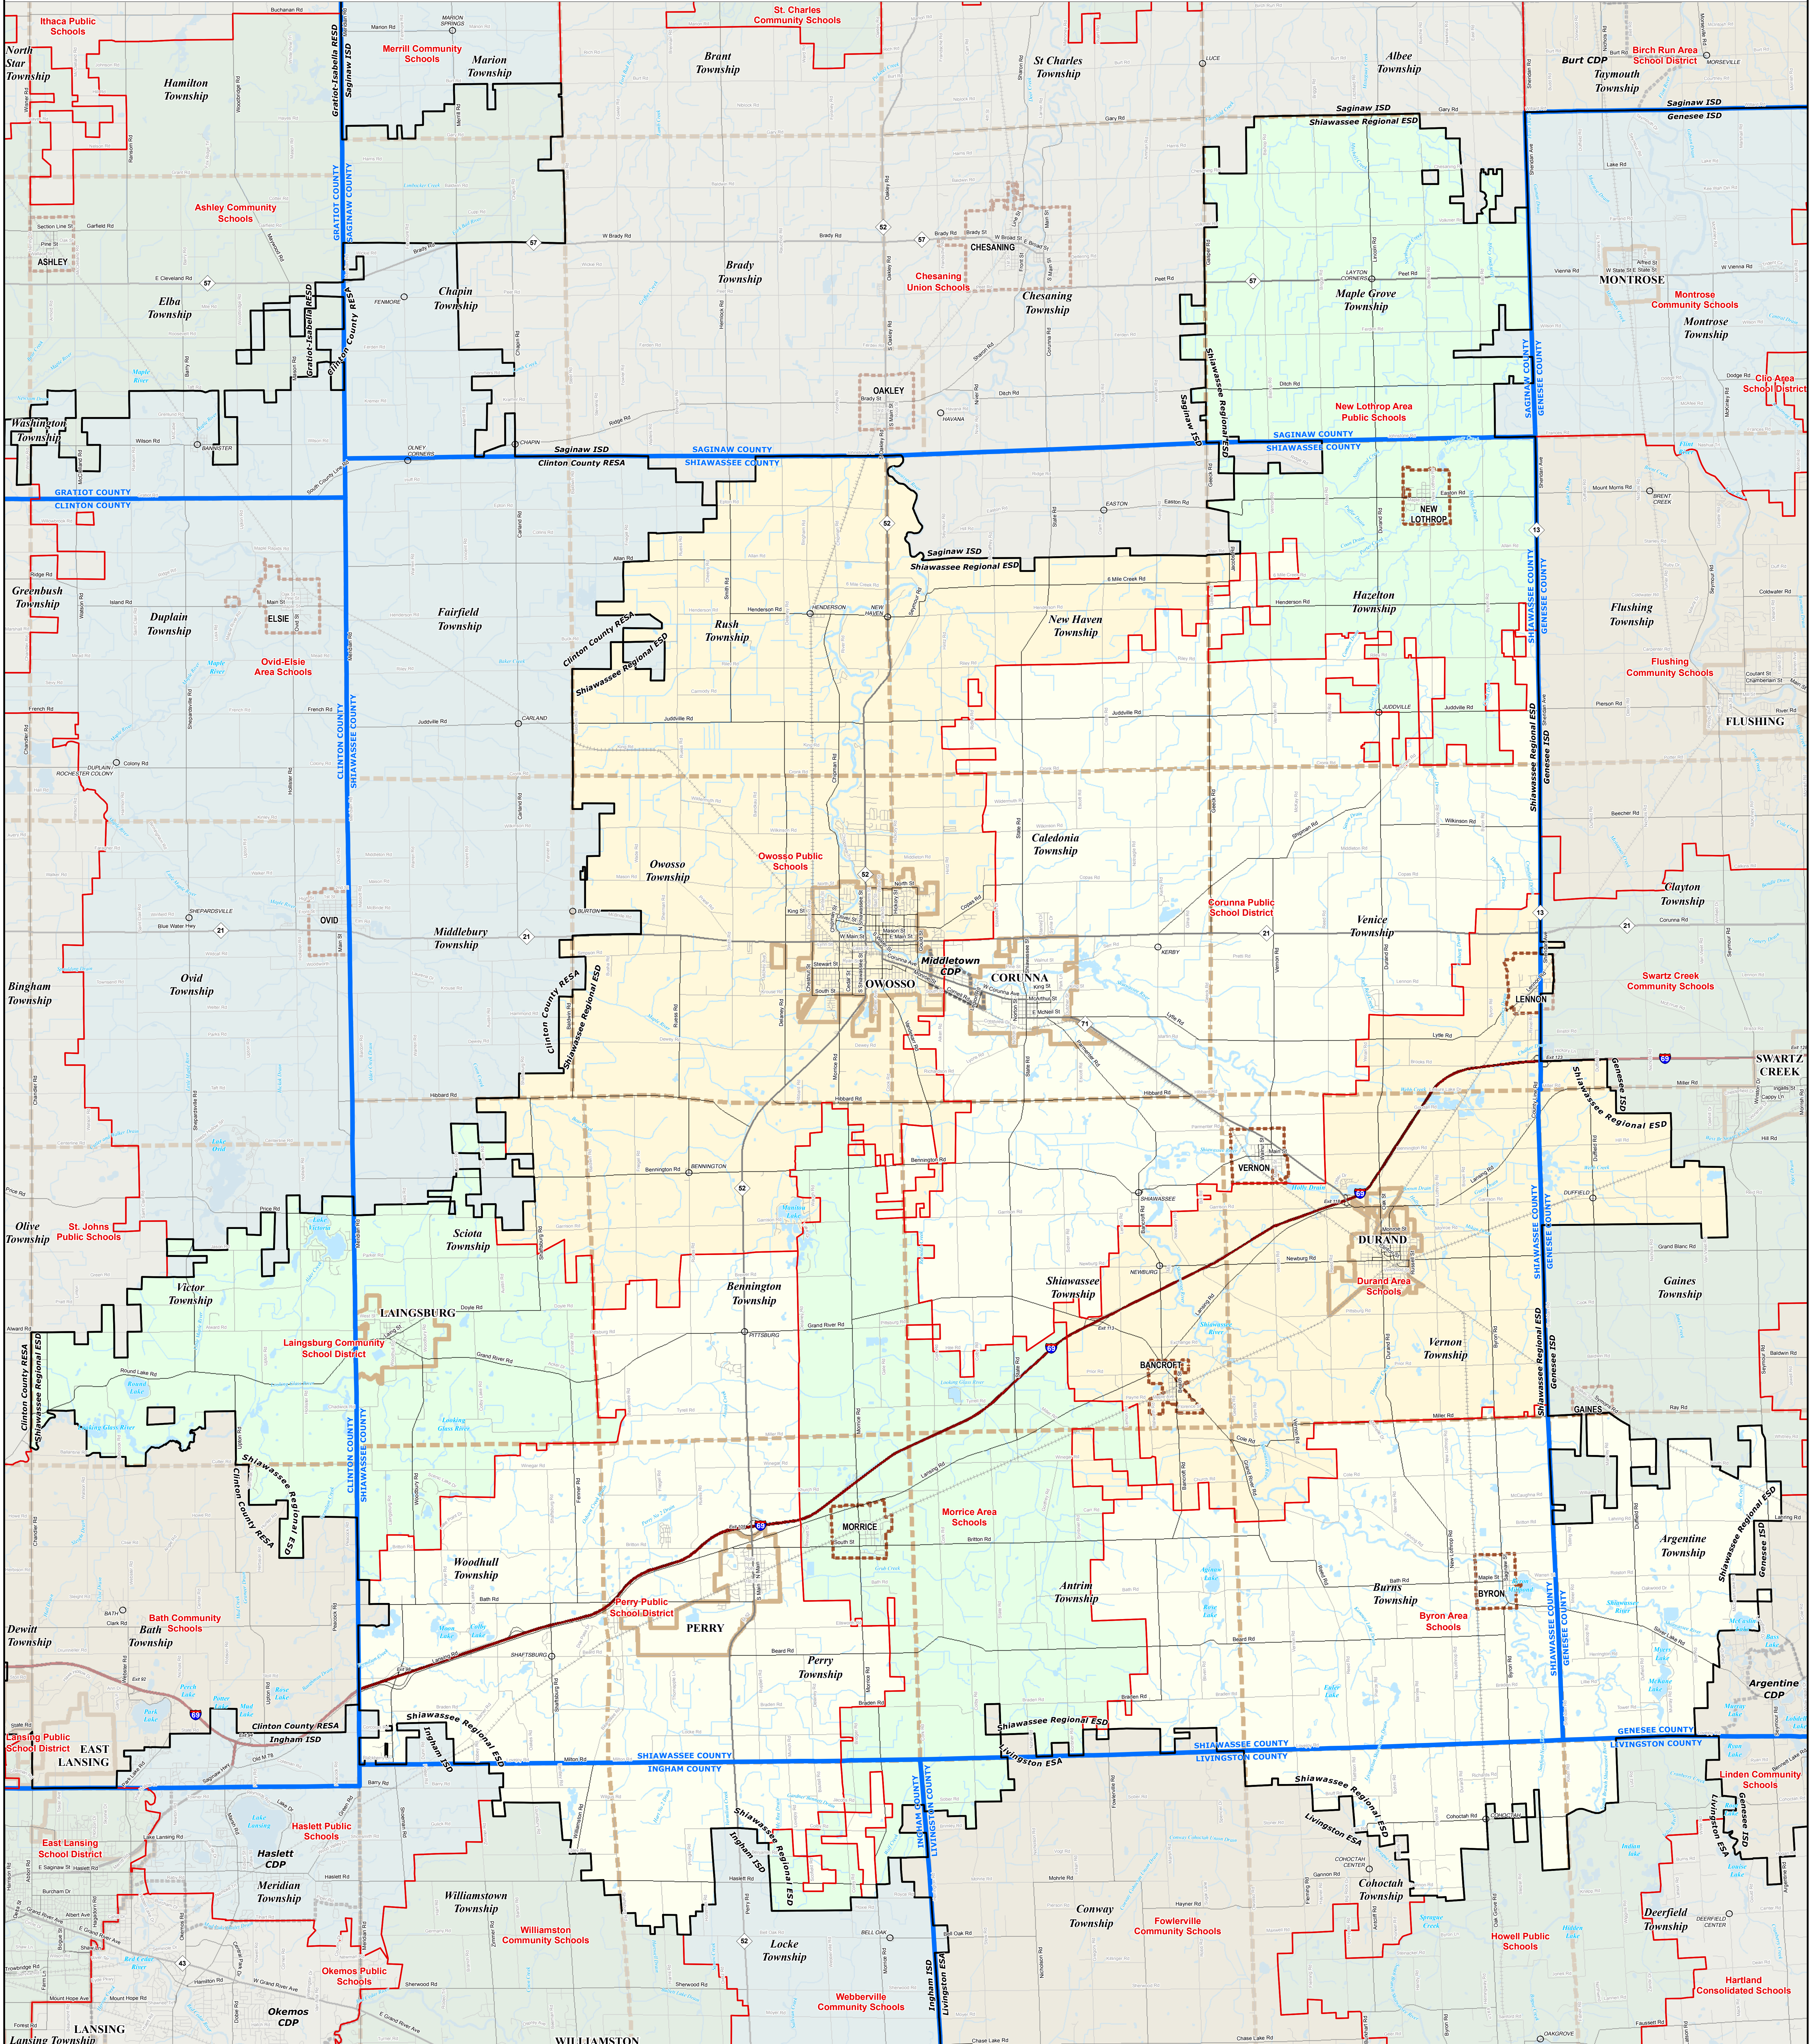

SHIAWASSEE REGIONAL ESD

0 2.5 5 Miles

*Note: Non K-12 School Districts identified with Asterisk (*) in Name

11/18/13

Legend

	County	
	Unincorporated Place	
	Freeway	
	Highway	
	Primary Road	
	Local Road	

Source: Michigan Geographic Framework, v13a